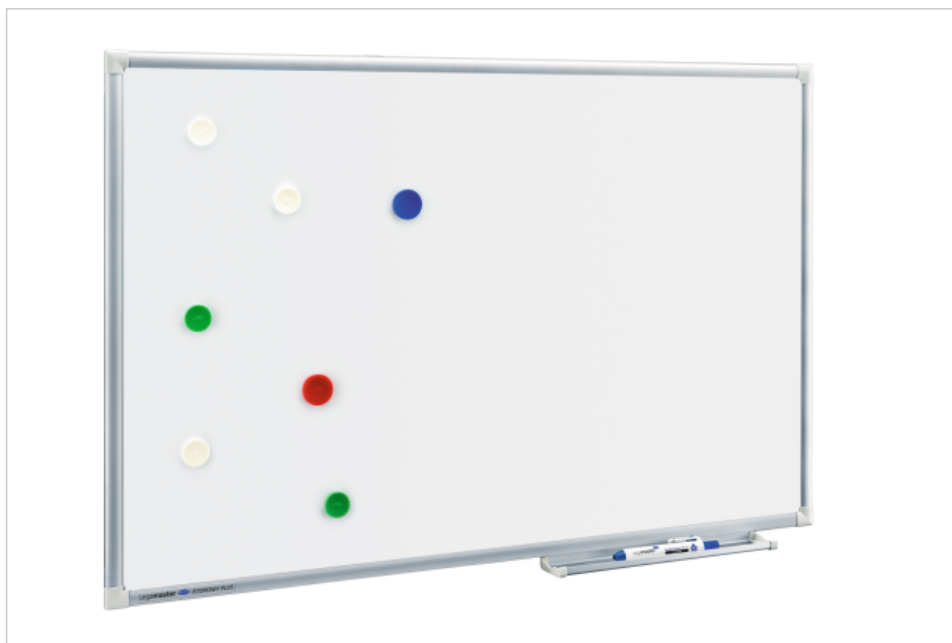

- Entry-level, functional whiteboard for frequent users
- Enamelled scratch resistant board surface
- For this type of board surface write on / dry wipe surface is guaranteed for 10 years when used in combination with Legamaster accessories.

ECONOMY PLUS whiteboard

120 x 180 cm

- Magnetic, notes can be stuck to the board with magnets
- Write on / dry-wipe board surface, suitable for writing on with board markers
- Aluminium frame with light grey plastic corner caps (RAL 7035)
- Marker tray (30 cm) with end caps (RAL 7035), to store a range of board markers
- Can be mounted either horizontally or vertically
- Concealed corner wall mount
- Comes complete with mounting set, marker tray and mounting instructions

Recommended accessories

- STARTER kit Board accessory
Ref.:7-125000

Ref.: **7-102774**

EAN: **8713797061971**

Product specifications

Surface (material/colour)	Lacquered steel / White
Frame (material/colour)	Aluminium / Grey aluminium (RAL9007)
Corner (material/colour)	Plastic /
Magnetic	Yes
Product dimensions	W: 1800 x H: 1200 x D: 13 (mm)
Weight / m2	6.00 kg
Mounting type	Corner wall mount
Included accessories	Aluminium marker tray, Mounting materials
Product warranty	2 years
Surface warranty	10 years